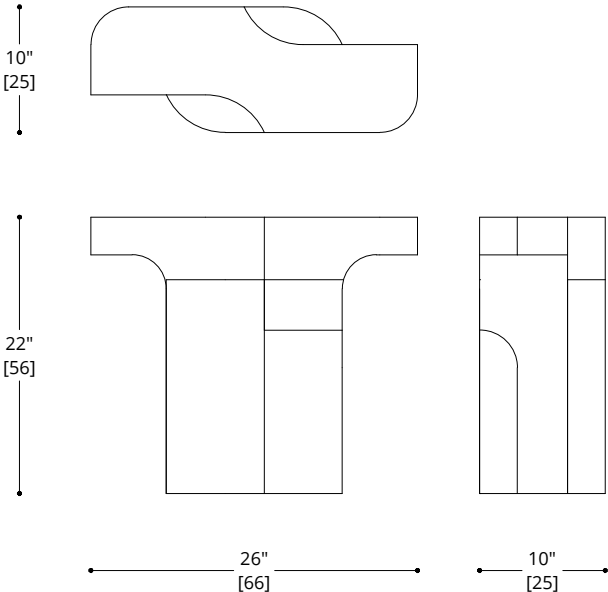

ATELIER PURCELL

SOLSTICE SIDE TABLE

ATELIER PURCELL

SOLSTICE SIDE TABLE

WOOD COMPONENTS

Standard Wood
Premium Wood
High Build Polished

METAL INSERT

Standard Metal

NOTES:

CUSTOM STONE, PLEASE CONTACT ATELIER PURCELL FOR OPTIONS
PLEASE CONFIRM DETAILS OF THIS TEAR SHEET WITH YOUR LOCAL SALES ASSOCIATE.

Purcell Design reserves the right to make technological and aesthetic improvements to its models, including changes to the sizes and materials, without notice. The technical drawings do not define the details of the product. The measurements shown are indicative and may undergo changes. In particular, the dimensions relevant to the padded parts are subject to usage tolerances over time caused by the normal adjustment of the padding. For specific information, please contact us directly or the dealer closest to you.