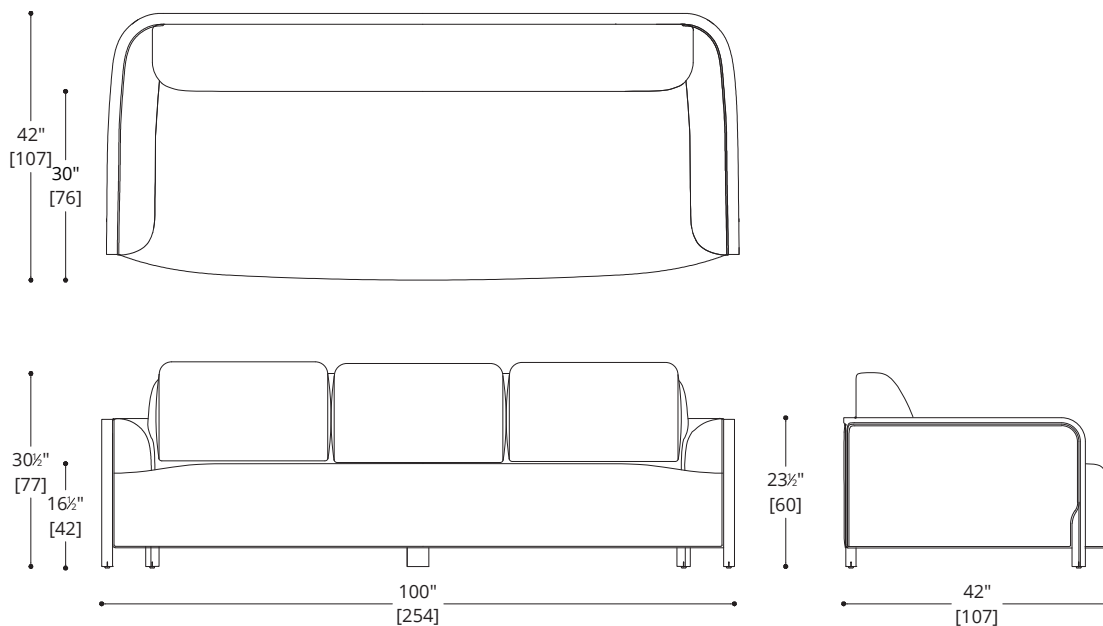

ATELIER PURCELL

ARTUS SOFA