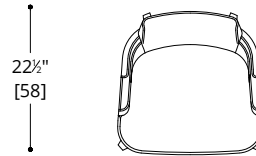

ATELIER PURCELL

HENLEY COUNTER & BAR STOOL WITH ARM