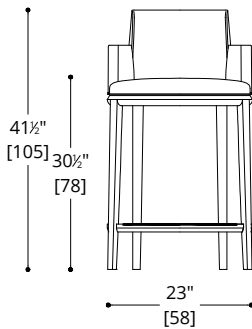

ATELIER PURCELL

HENLEY COUNTER & BAR STOOL WITH ARM