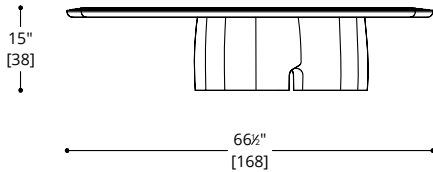

ATELIER PURCELL

SERPENTINE COFFEE TABLE

SOME OF THE POSSIBLE CONFIGURATIONS

ATELIER PURCELL

SERPENTINE COFFEE TABLE

TOP & BASE

CAST BRASS

NOTES:

PLEASE CONFIRM DETAILS OF THIS TEAR SHEET WITH YOUR LOCAL SALES ASSOCIATE.

Purcell Design reserves the right to make technological and aesthetic improvements to its models, including changes to the sizes and materials, without notice. The technical drawings do not define the details of the product. The measurements shown are indicative and may undergo changes. In particular, the dimensions relevant to the padded parts are subject to usage tolerances over time caused by the normal adjustment of the padding. For specific information, please contact us directly or the dealer closest to you.