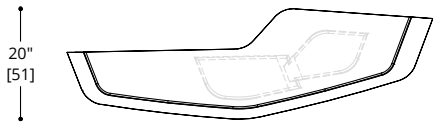

ATELIER PURCELL

SERPENTINE COFFEE TABLE

SOME OF THE POSSIBLE CONFIGURATIONS

ATELIER PURCELL

SERPENTINE COFFEE TABLE

TOP & BASE

CAST BRASS

NOTES:

PLEASE CONFIRM DETAILS OF THIS TEAR SHEET WITH YOUR LOCAL SALES ASSOCIATE.

Purcell Design reserves the right to make technological and aesthetic improvements to its models, including changes to the sizes and materials, without notice. The technical drawings do not define the details of the product. The measurements shown are indicative and may undergo changes. In particular, the dimensions relevant to the padded parts are subject to usage tolerances over time caused by the normal adjustment of the padding. For specific information, please contact us directly or the dealer closest to you.