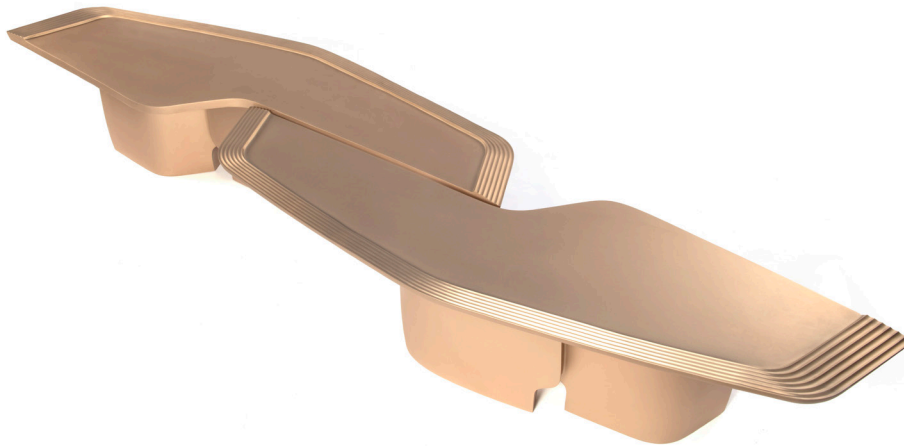

ATELIER PURCELL

SERPENTINE COFFEE TABLE

SOME OF THE POSSIBLE CONFIGURATIONS

ATELIER PURCELL

SERPENTINE COFFEE TABLE

TOP & BASE

CAST BRASS

NOTES: