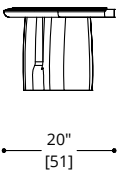

ATELIER PURCELL

SERPENTINE COFFEE TABLE

SOME OF THE POSSIBLE CONFIGURATIONS

ATELIER PURCELL

SERPENTINE COFFEE TABLE

TOP & BASE

CAST BRASS

NOTES: